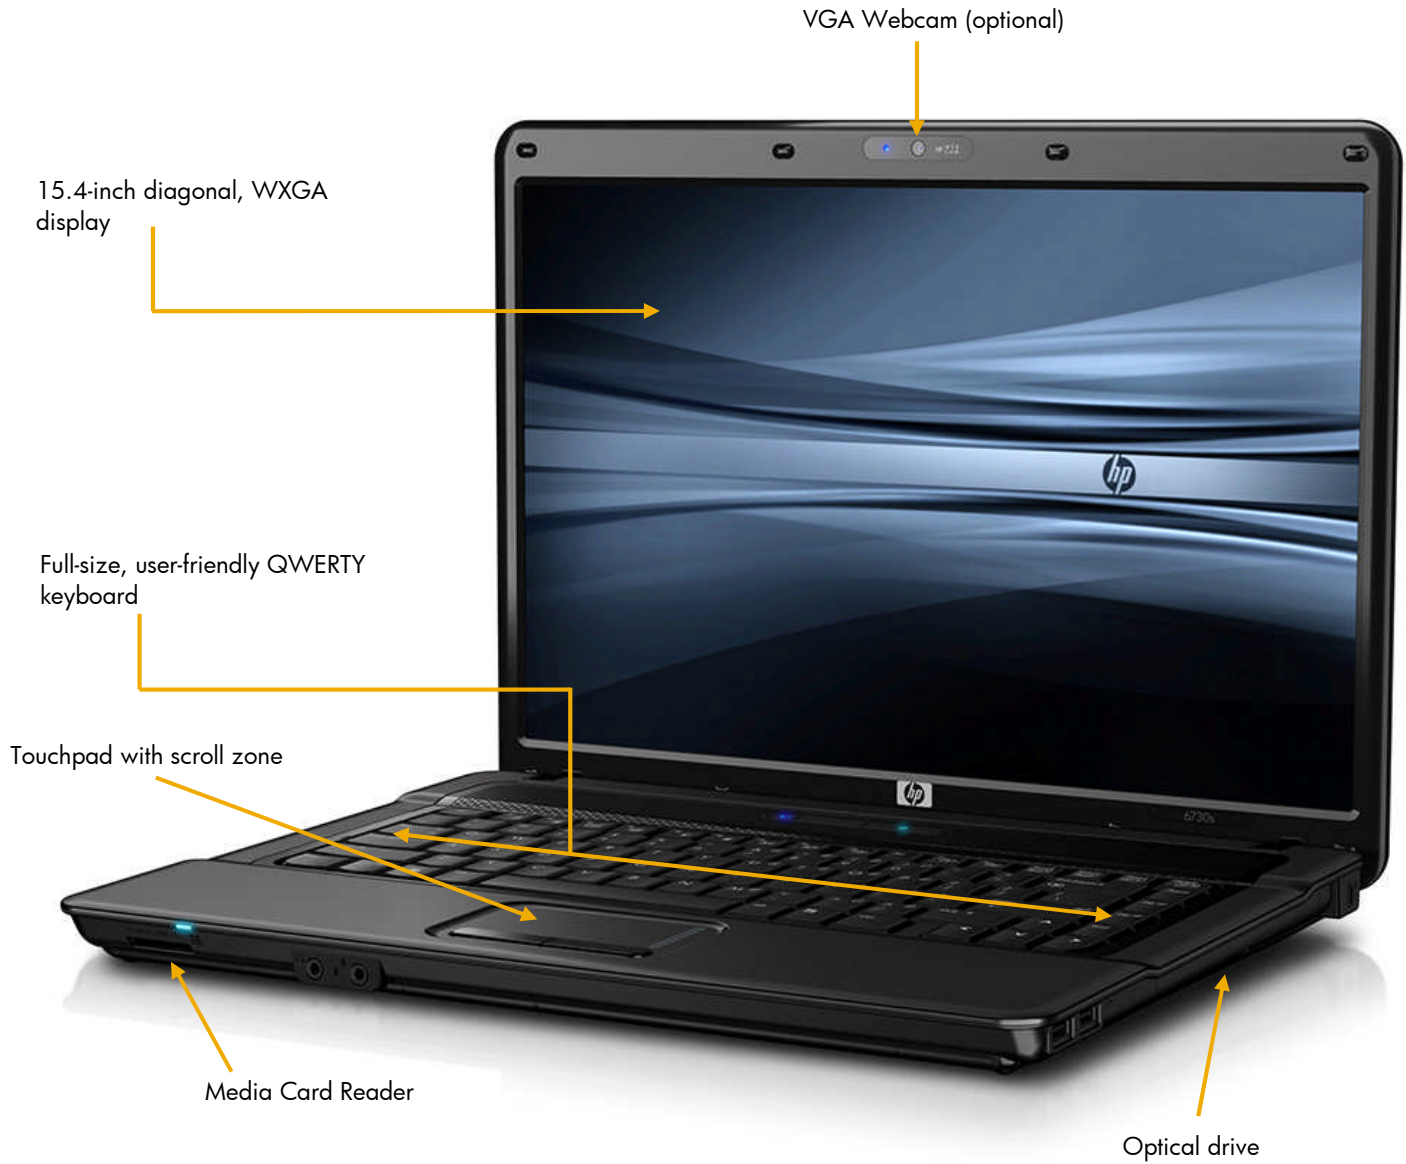

HP COMPAQ 6730S NOTEBOOK PC

HP recommends Windows Vista® Business